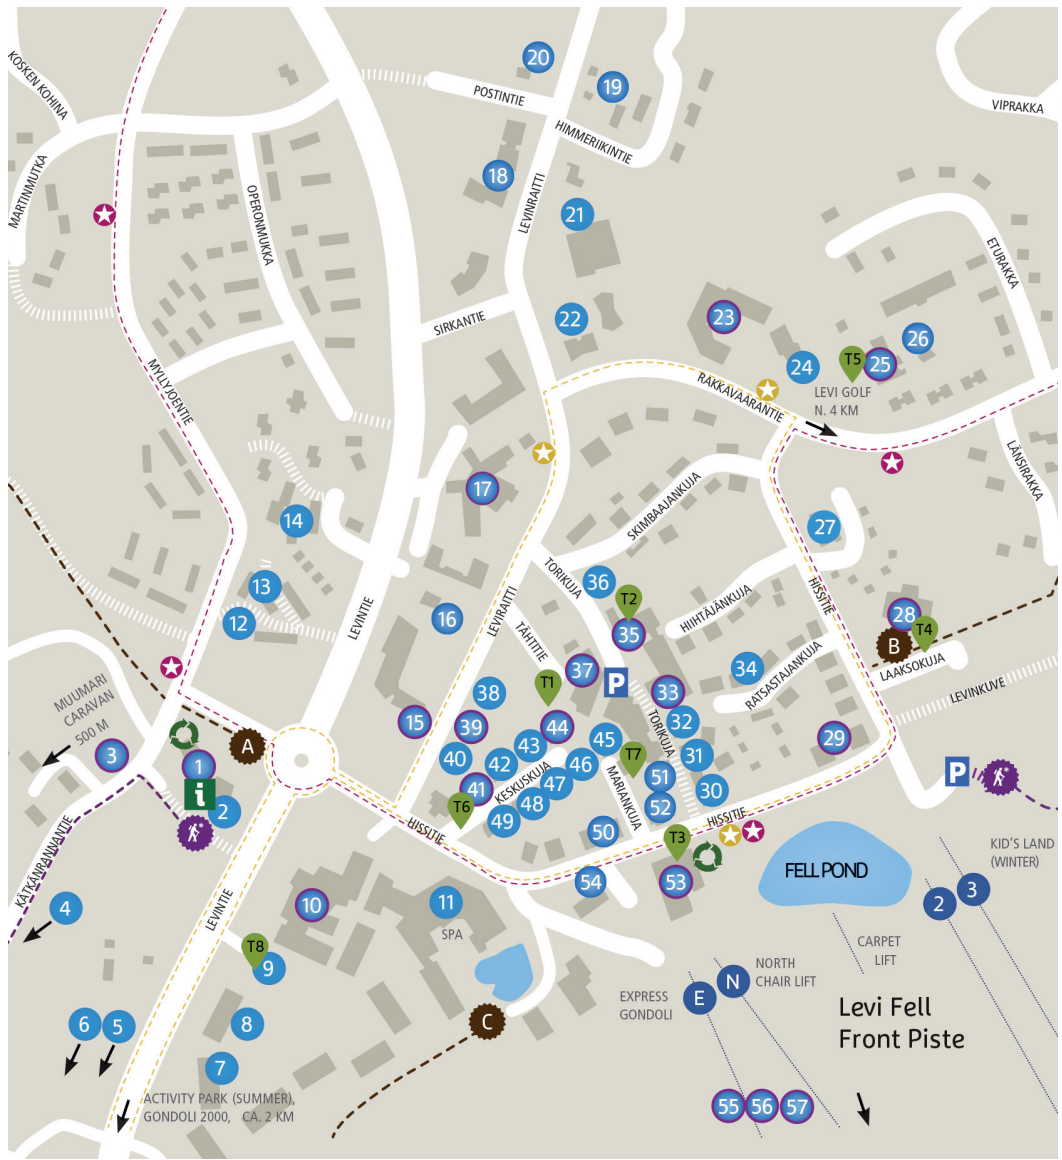

Levi Centre

- Recycling point: glass, metal, paper and household waste
- Pedestrian and bicycle route
- Ski Bus route (winter)
- Ski Bus stop (winter)
- Wireless internet
- Taxi stand
- Outdoor trail departure spots
  (WALKING ON THE SKI TRAILS IS NOT ALLOWED)
- Winter walking and Fat Bike departure spots (WINTER)

TAXI STANDS

- T1 Toriparkki Parking
- T2 City parkki Parking
- T3 Zero Point
- T4 Hullu Poro Arena
- T5 Wanha Hullu Poro
- T6 Bar Ihku
- T7 Levi Suites Apartments Levi / TaxiLevi
- T8 Levi Hotel Spa